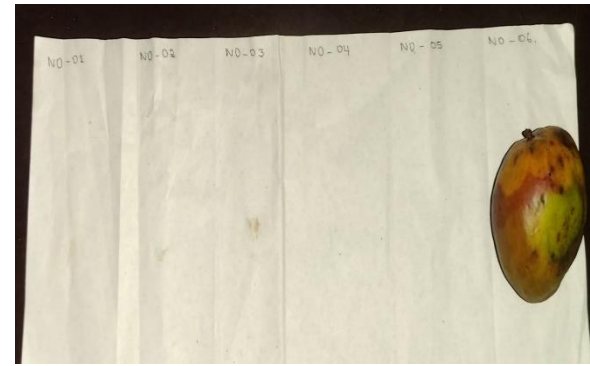

Visual Observation of Coated and Uncoated fruits during 15 days Storage. (For Color, Appearance and Microbial spoilage)

- **Coated Mango**

0th Day

1st Day

2nd Day

3rd Day

4th Day

5th Day

14th Day

15th Day

- **Uncoated Mango**

0th Day

1st Day

2nd Day

3rd Day

4th Day