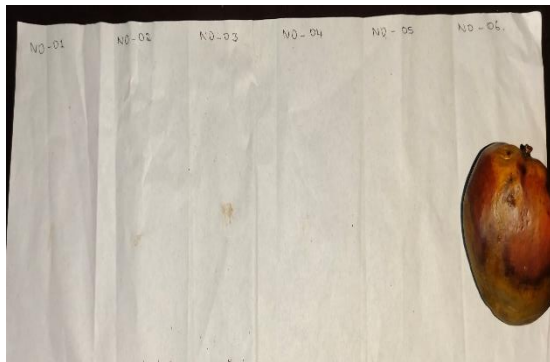

Visual Observation of Coated and Uncoated fruits during 15 days Storage. (For Color, Appearance and Microbial spoilage)

- **Coated Mango**

0th Day

1st Day

2nd Day

3rd Day

4th Day

5th Day

14th Day

15th Day

- **Uncoated Mango**

0th Day

1st Day

2nd Day

3rd Day

4th Day